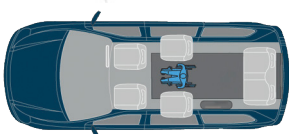

AUTOMOBILITY

LEADERS IN WHEELCHAIR ACCESS

Wheelchair Access Vehicles

Row 2 Passenger Conversion
6 Passengers and 1 Wheelchair OR
4 Passengers and 2 Wheelchairs

Row 3 Conversion
5 Passengers and 1 Wheelchair

Enabling Life's Journey

Wheelchair Accessible Vehicles

automobility.com.au

Movement that inspires

AUTOMOBILITY

LEADERS IN WHEELCHAIR ACCESS

Internal Clearance *	1520mm
Entry Height *	1440mm
Vehicle Height After Conversion	1900mm
Overall Length when ramp out	6200mm