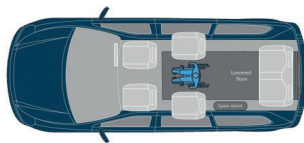

Wheelchair Access Vehicles

AUTOMOBILITY

LEADERS IN WHEELCHAIR ACCESS

Front Passenger Conversion
4 Passengers and 1 Wheelchair

Row 2 Conversion
6 Passengers and 1 Wheelchair

Enabling Life's Journey

Wheelchair Accessible Vehicles

automobility.com.au

AUTOMOBILITY

LEADERS IN WHEELCHAIR ACCESS

Internal Clearance *	1560mm
Entry Height *	1580mm
Vehicle Height After Conversion	1990mm
Overall Length when ramp out	6690mm

* Highlander models dimensions may change.