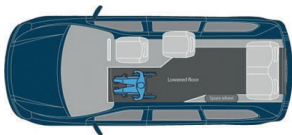

Wheelchair Access Vehicles

AUTOMOBILITY

LEADERS IN WHEELCHAIR ACCESS

Front Passenger Conversion
4 Passengers and 1 Wheelchair

Row 2 Conversion
6 Passengers and 1 Wheelchair

Enabling Life's Journey

Wheelchair Accessible Vehicles

automobility.com.au

AUTOMOBILITY

LEADERS IN WHEELCHAIR ACCESS

Internal Clearance *	1560mm
Entry Height *	1580mm
Vehicle Height After Conversion	1990mm
Overall Length when ramp out	6690mm

* Highlander models dimensions may change.