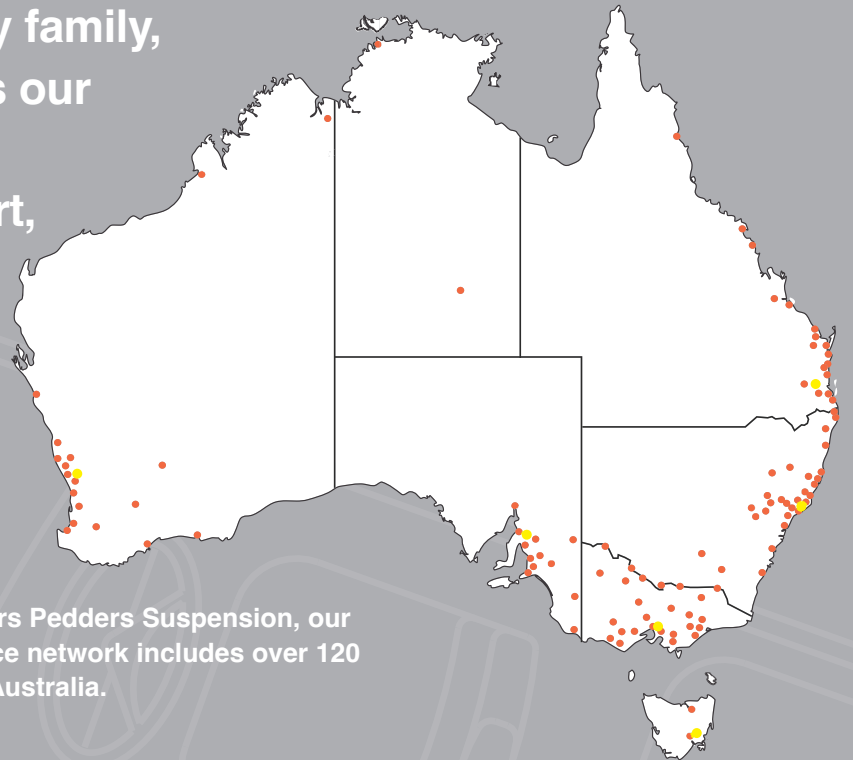

Automobility Australia-wide

Nation-wide Service and Support

As part of the Automobility family, keeping you on the road is our highest priority. Boasting Australia-wide 24/7 support, Automobility gives you the peace of mind you deserve.