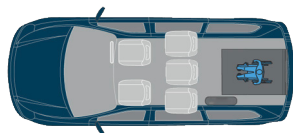

Wheelchair Access Vehicles

Internal Clearance *	1520mm
Entry Height *	1440mm
Vehicle Height After Conversion	1990mm
Overall Length when ramp out	6200mm

* Platinum models dimensions may change.

Row 2 Passenger Conversion
6 Passengers and 1 Wheelchair OR
4 Passengers and 2 Wheelchairs