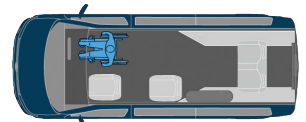

Self-Drive Conversion
4 Passengers and 1 Wheelchair