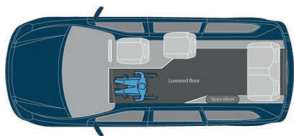

Wheelchair Access Vehicles

Internal Clearance *	1560mm
Entry Height *	1580mm
Vehicle Height After Conversion	1990mm
Overall Length when ramp out	6690mm

* Highlander models dimensions may change.

Row 2 Conversion
6 Passengers and 1 Wheelchair