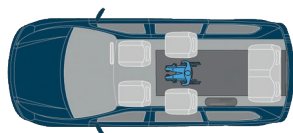

Wheelchair Access Vehicles

Internal Clearance *	1520mm
Entry Height *	1440mm
Vehicle Height After Conversion	1990mm
Overall Length when ramp out	6200mm

* Platinum models dimensions may change.

Row 2 Passenger Conversion
6 Passengers and 1 Wheelchair OR
4 Passengers and 2 Wheelchairs