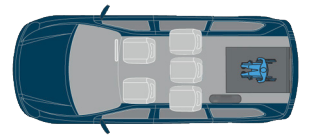

Row 3 Conversion
5 Passengers and 1 Wheelchair