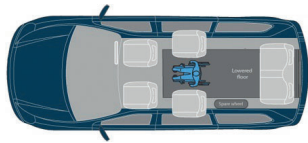

Row 2 Conversion
6 Passengers and 1 Wheelchair