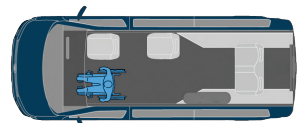

Front Passenger Conversion
4 Passengers and 1 Wheelchair